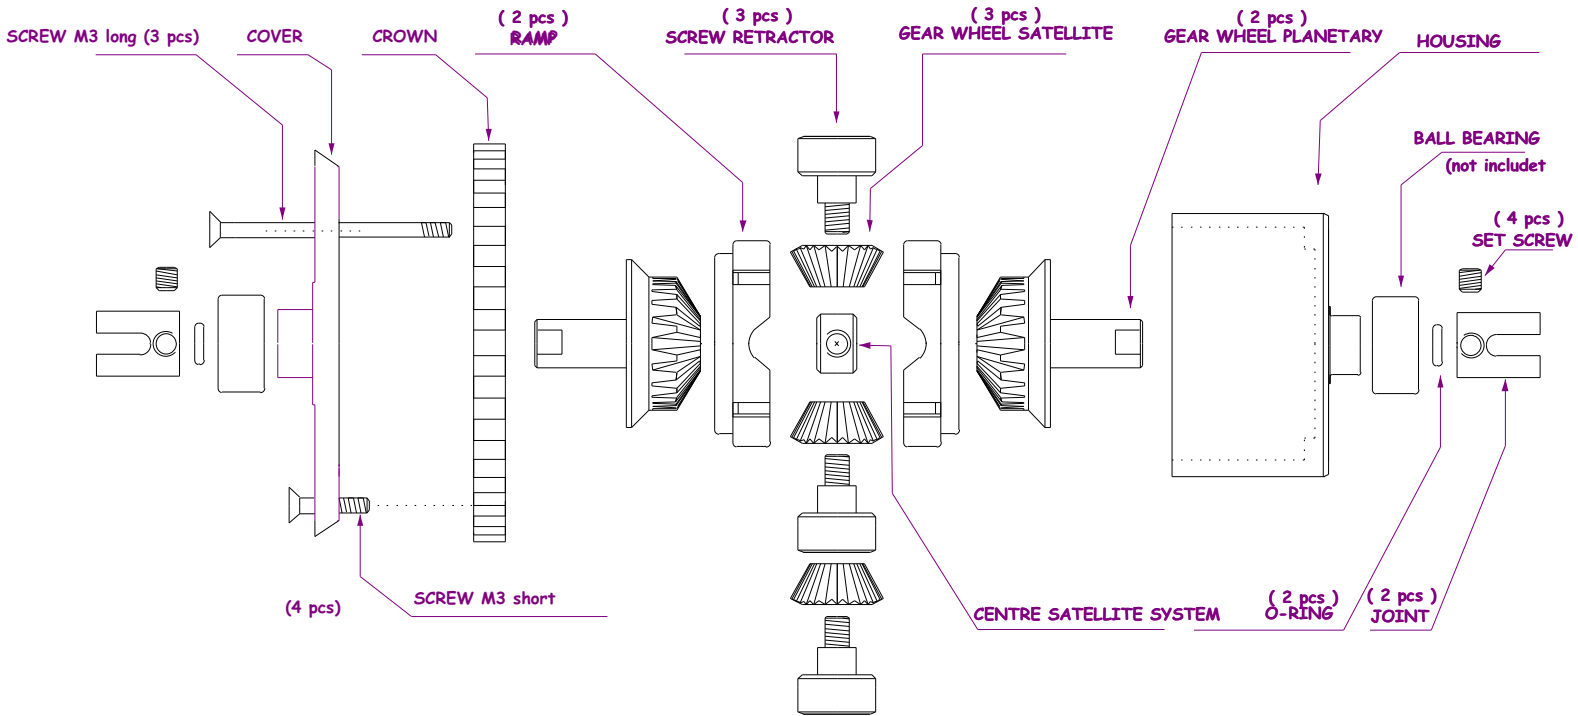

TRACTIVE IV

MUGEN - THUNDER TIGER

CENTRAL

FRONT - REAR